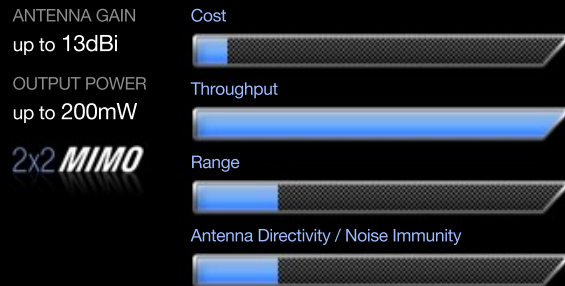

For more detailed information
please visit our website: www.ubnt.com

NanoStation M

Ubiquiti's most versatile CPE platform.
Featuring secondary ethernet port
with POE output.

NS Loco M

Low Cost, Hi-Performance CPE.
Ideal for short range, hi throughput
links.

Connects to basestation using tight antenna beam. Excellent CPE for maintaining hi SNR, low-noise connectivity.