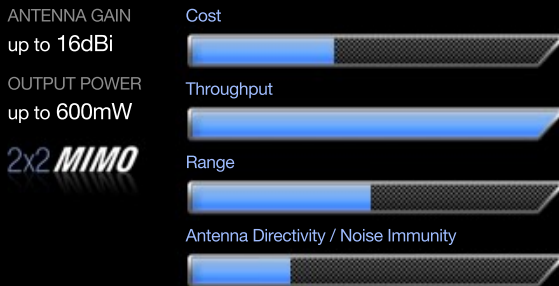

For more detailed information
please visit our website: www.ubnt.com

NanoStation M

Ubiquiti's most versatile CPE platform.
Featuring secondary ethernet port
with POE output.

NS Loco M

Low Cost, Hi-Performance CPE.
Ideal for short range, hi throughput
links.

Connects to basestation using tight antenna beam. Excellent CPE for maintaining hi SNR, low-noise connectivity.