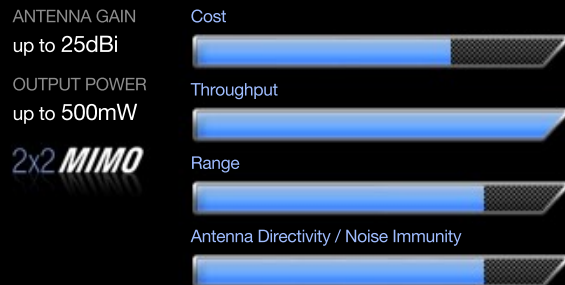

NanoBridge M

Market leading cost/performance
MIMO bridging solution.

PowerBridge M

Aesthetic and compact with
outstanding carrier class
performance.

For more detailed information
please visit our website: www.ubnt.com

AirGrid M Mid

Low cost with great antenna gain performance. Ideal for client network scalability.

Rocket M + RocketDish

Performance without compromise. The best solution for PtP hi-performance links.

AirGrid M Large

Connects to basestation using tight antenna beam. Excellent CPE for maintaining hi SNR, low-noise connectivity.