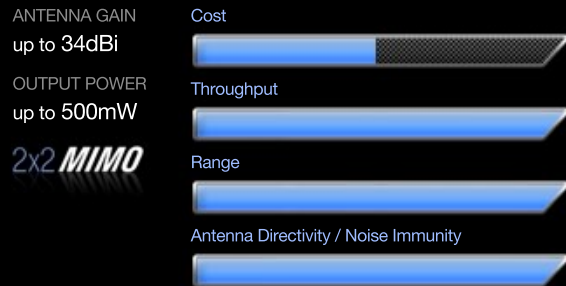

NanoBridge M

Market leading cost/performance
MIMO bridging solution.

PowerBridge M

Aesthetic and compact with
outstanding carrier class
performance.

For more detailed information
please visit our website: www.ubnt.com

AirGrid M Mid

Low cost with great antenna gain performance. Ideal for client network scalability.

Rocket M + RocketDish

Performance without compromise. The best solution for PtP hi-performance links.

AirGrid M Large

Connects to basestation using tight antenna beam. Excellent CPE for maintaining hi SNR, low-noise connectivity.