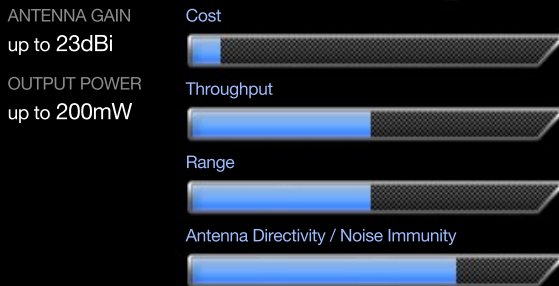

NanoBridge M

Market leading cost/performance
MIMO bridging solution.

PowerBridge M

Aesthetic and compact with
outstanding carrier class
performance.

For more detailed information
please visit our website: www.ubnt.com

AirGrid M Mid

Low cost with great antenna gain performance. Ideal for client network scalability.

Rocket M + RocketDish

Performance without compromise. The best solution for PtP hi-performance links.

AirGrid M Large

Connects to basestation using tight antenna beam. Excellent CPE for maintaining hi SNR, low-noise connectivity.