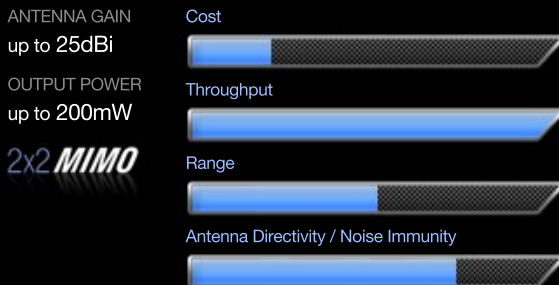

For more detailed information
please visit our website: www.ubnt.com

NanoStation M

Ubiquiti's most versatile CPE platform.
Featuring secondary ethernet port
with POE output.

NS Loco M

Low Cost, Hi-Performance CPE.
Ideal for short range, hi throughput
links.

NanoBridge M

Market leading cost/performance
MIMO bridging solution.

PowerBridge M

Aesthetic and compact with
outstanding carrier class
performance.

For more detailed information
please visit our website: www.ubnt.com

Connects to basestation using tight antenna beam. Excellent CPE for maintaining hi SNR, low-noise connectivity.